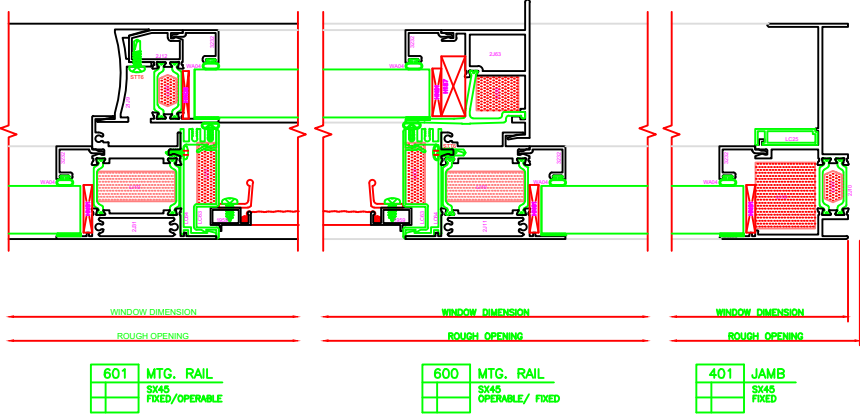

101 HEAD
SIKAS
FIXED

201 SILL
SIKAS
FIXED

100 HEAD
SIKAS
OPERABLE SASH

200 SILL
SIKAS
OPERABLE SASH