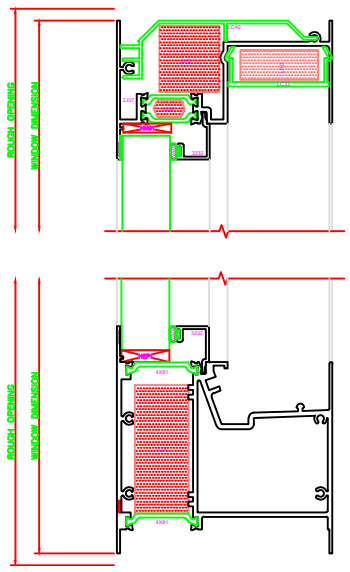

101 HEAD
SIKAS
FIXED

201 SILL
SIKAS
FIXED